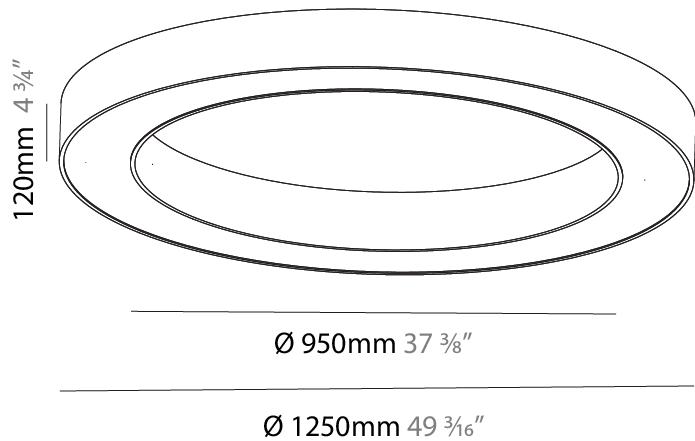

1. To build a product code in our configurator select the specify button on the base model # product page
2. To build a manual product code on this datasheet choose from the options listed below in blue font and add the suffix to the base model #

GENERAL

Series: Glorious
Subseries: Glorious
Brand: Prolicht
Division: Architectural
Mounting Type: Surface
Mounting Location: Ceiling
Subcategory: Ambient

PHYSICAL

Shape: Round
Diameter (mm): 1250
Diameter (in): 49 ³/₁₆
Height (mm): 120
Height (in): 4 ³/₄
Light Distribution: Direct
Weight (kg): 12.465
Weight (lbs): 27.42
Diffuser: PMMA - Opal or Micro-Prism
Fixture Finish: SSR / BKV / CWI / CRY / HAB / UFT / ITA / RUA / FTG / MYG / LOD / PUS / FRO / FUP / KIA / POP / BLS / SPG / MEY / GOH / GUM / CHC / COM / ABZ / JAG / OBR / MOS / ROR
Fixture Material: Aluminum

ELECTRICAL

Lamp Type: LED (Zhaga Standard)
Input Wattage (W): 60
Total Output Wattage (W): 48 / 38.4 (3500K)
Dimming: Non-Dimming / Phase Dimming (120Vac only) / 0-10V Dimming
Driver Included: Yes
Driver Location: Integrated
Driver Type: Constant Current - 120 / 277Vac
Driver Class: Class 2
Input Voltage (V): 120 - 277
Constant Current (MA): 350 / 1200 (3500K)

LED

Color Temperature (°K): 3000 / 3500 / 4000
Max. Delivered Lumen (lm): 5540 / 5733 / 5850
CRI: >80 CRI
Efficiency (%): 65
Lamp Life (hrs): 50000

OPTICAL

RATINGS AND CERTIFICATIONS

Certified By: Certified for North American Standards
IP rating: IP20